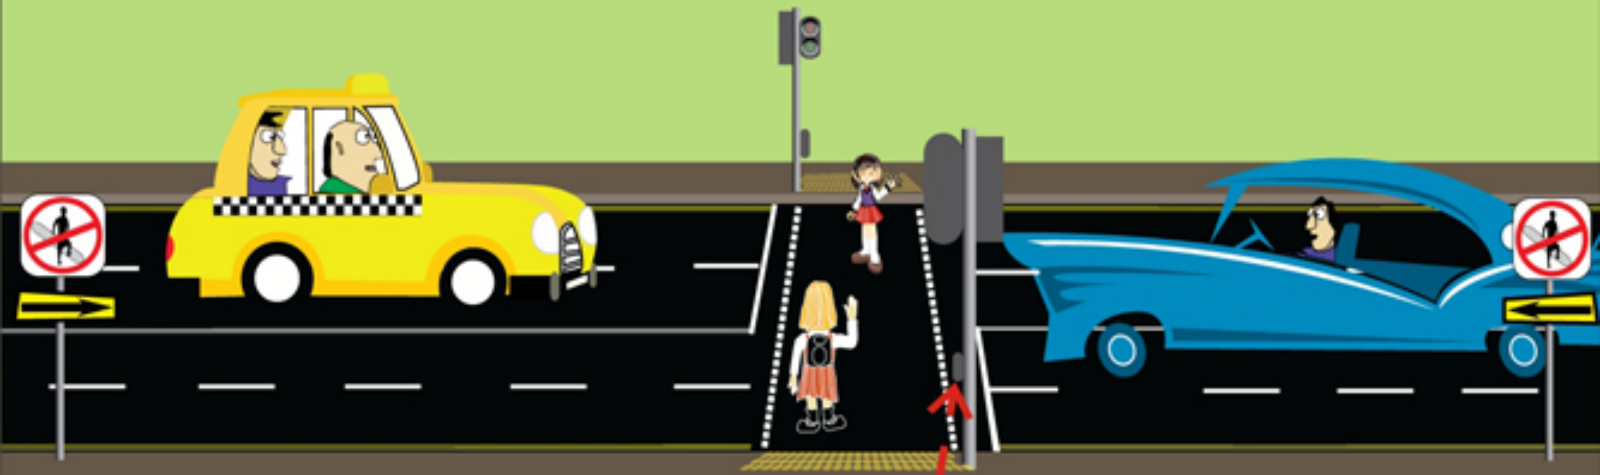

BE A RESPONSIBLE PEDESTRIAN

公路安全人人有责

Traffic Light Crossing for Pedestrians

设有交通灯的行人过道

PEDESTRIAN CROSSING PROHIBITION SIGN

Pedestrians should use designated crossing.

禁止行人越过马路标志
行人应使用指定的行人过道。

T R A F F I C L I G H T S

DO NOT CROSS

不准越过

CROSS WITH CARE

小心越过

DO NOT START TO CROSS

不要开始越过

COUNTDOWN TIMER

行人倒数计时讯号灯

Please push button to activate the "green man" signal. When the "green man" signal comes on and the traffic stops, you can proceed to cross the road.

请按钮以启动“绿人”讯号灯。当“绿人”讯号灯亮起，来往的车辆停下来时，您就可以越过马路。

BE A RESPONSIBLE PEDESTRIAN

公路安全人人有责

Zebra Crossing

斑马线

Be Seen, Be Safe!
Raise your hand to draw driver's attention, and establish eye contact!

过马路前，举手示意。
司机会意，安全过路。

Not all vehicles will stop at a zebra crossing. For your safety, wait until the vehicle has stopped before you start to cross.