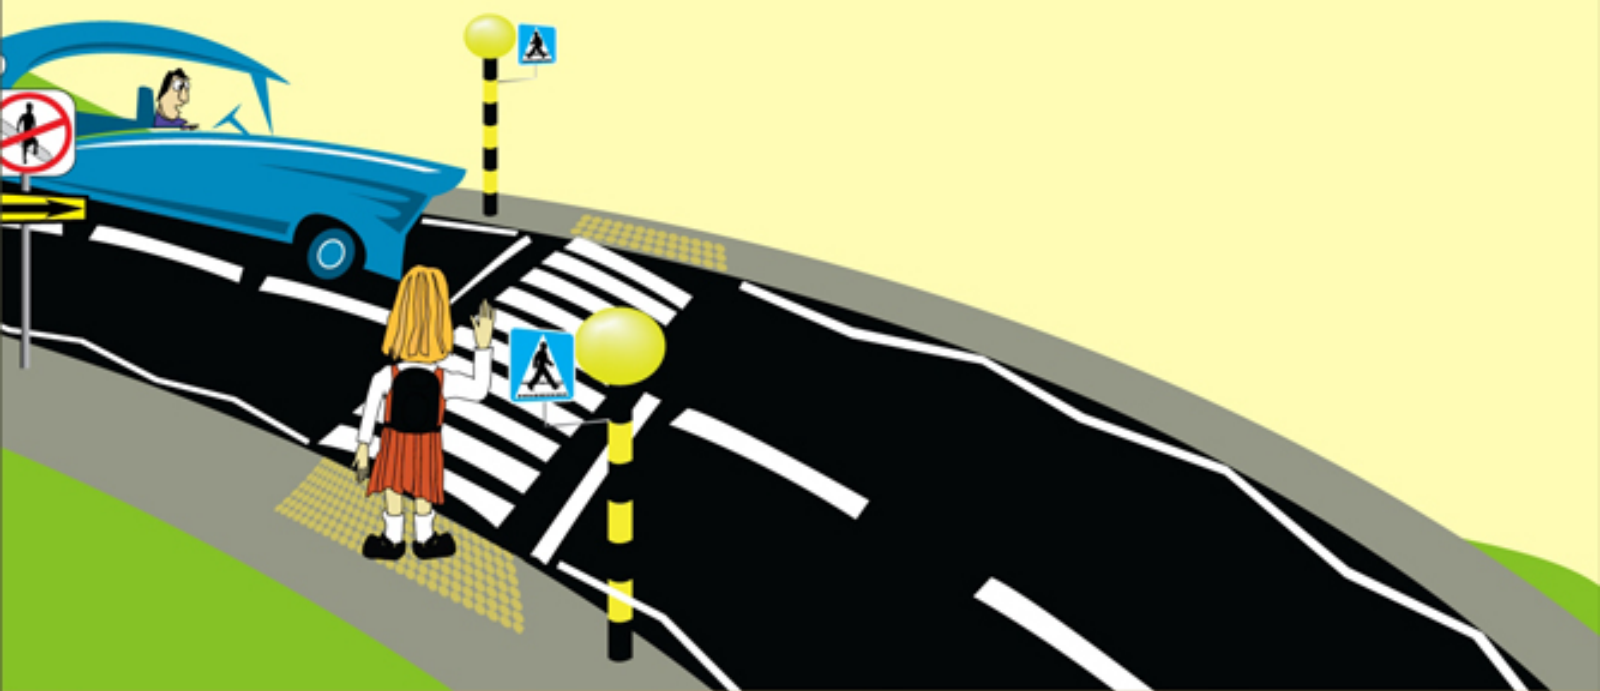

BE A RESPONSIBLE PEDESTRIAN

公路安全人人有责

Zebra Crossing

斑马线

Be Seen, Be Safe!
Raise your hand to draw driver's attention, and establish eye contact!

过马路前，举手示意。
司机会意，安全过路。

Not all vehicles will stop at a zebra crossing. For your safety, wait until the vehicle has stopped before you start to cross.

不是所有车辆都会在斑马线停下来。
因此，为了你的安全，请等到车辆停下后才开始越过马路。

Pedestrian Crossing Sign
行人过道标志